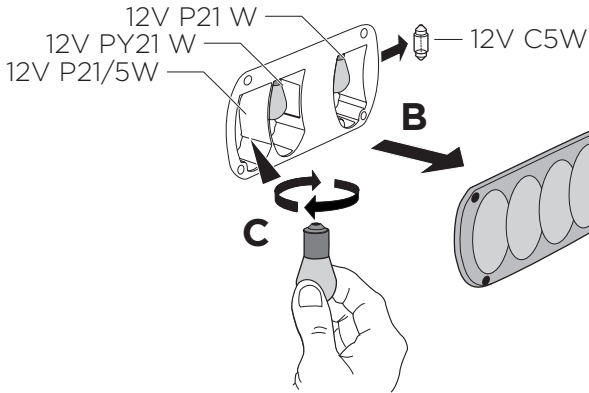

9904

**3. Bremsleuchte 13-pin
3rd Brake-light 13-pin**

Thule One-Key System

544 x4

596 x6

588 x8

452 x12

926: 13-pin