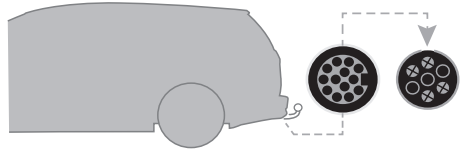

9906

**7-zu-13 pol Adapter
7-to-13 pin Adapter**

9907

**13-zu-7 pol Adapter
13-to-7 pin Adapter**

9261

**Vierte Fahrrad Adapter
4th Bike Adapter**

9241

**Ersatzrad Adapter
Spare Wheel Adapter**

9762

**Neutrales kennzeichen
Temporary registration plate**

9904

**3. Bremsleuchte 13-pin
3rd Brake-light 13-pin**

Thule One-Key System

544 x4

596 x6

588 x8

452 x12