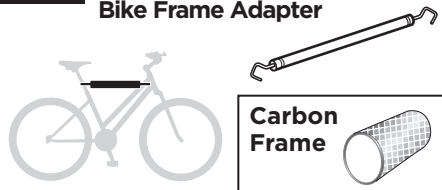

982

Rahmenadapter
Bike Frame Adapter