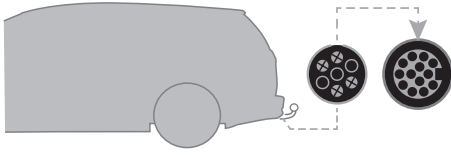

9906

**7-zu-13 pol Adapter
7-to-13 pin Adapter**

9907

**13-zu-7 pol Adapter
13-to-7 pin Adapter**